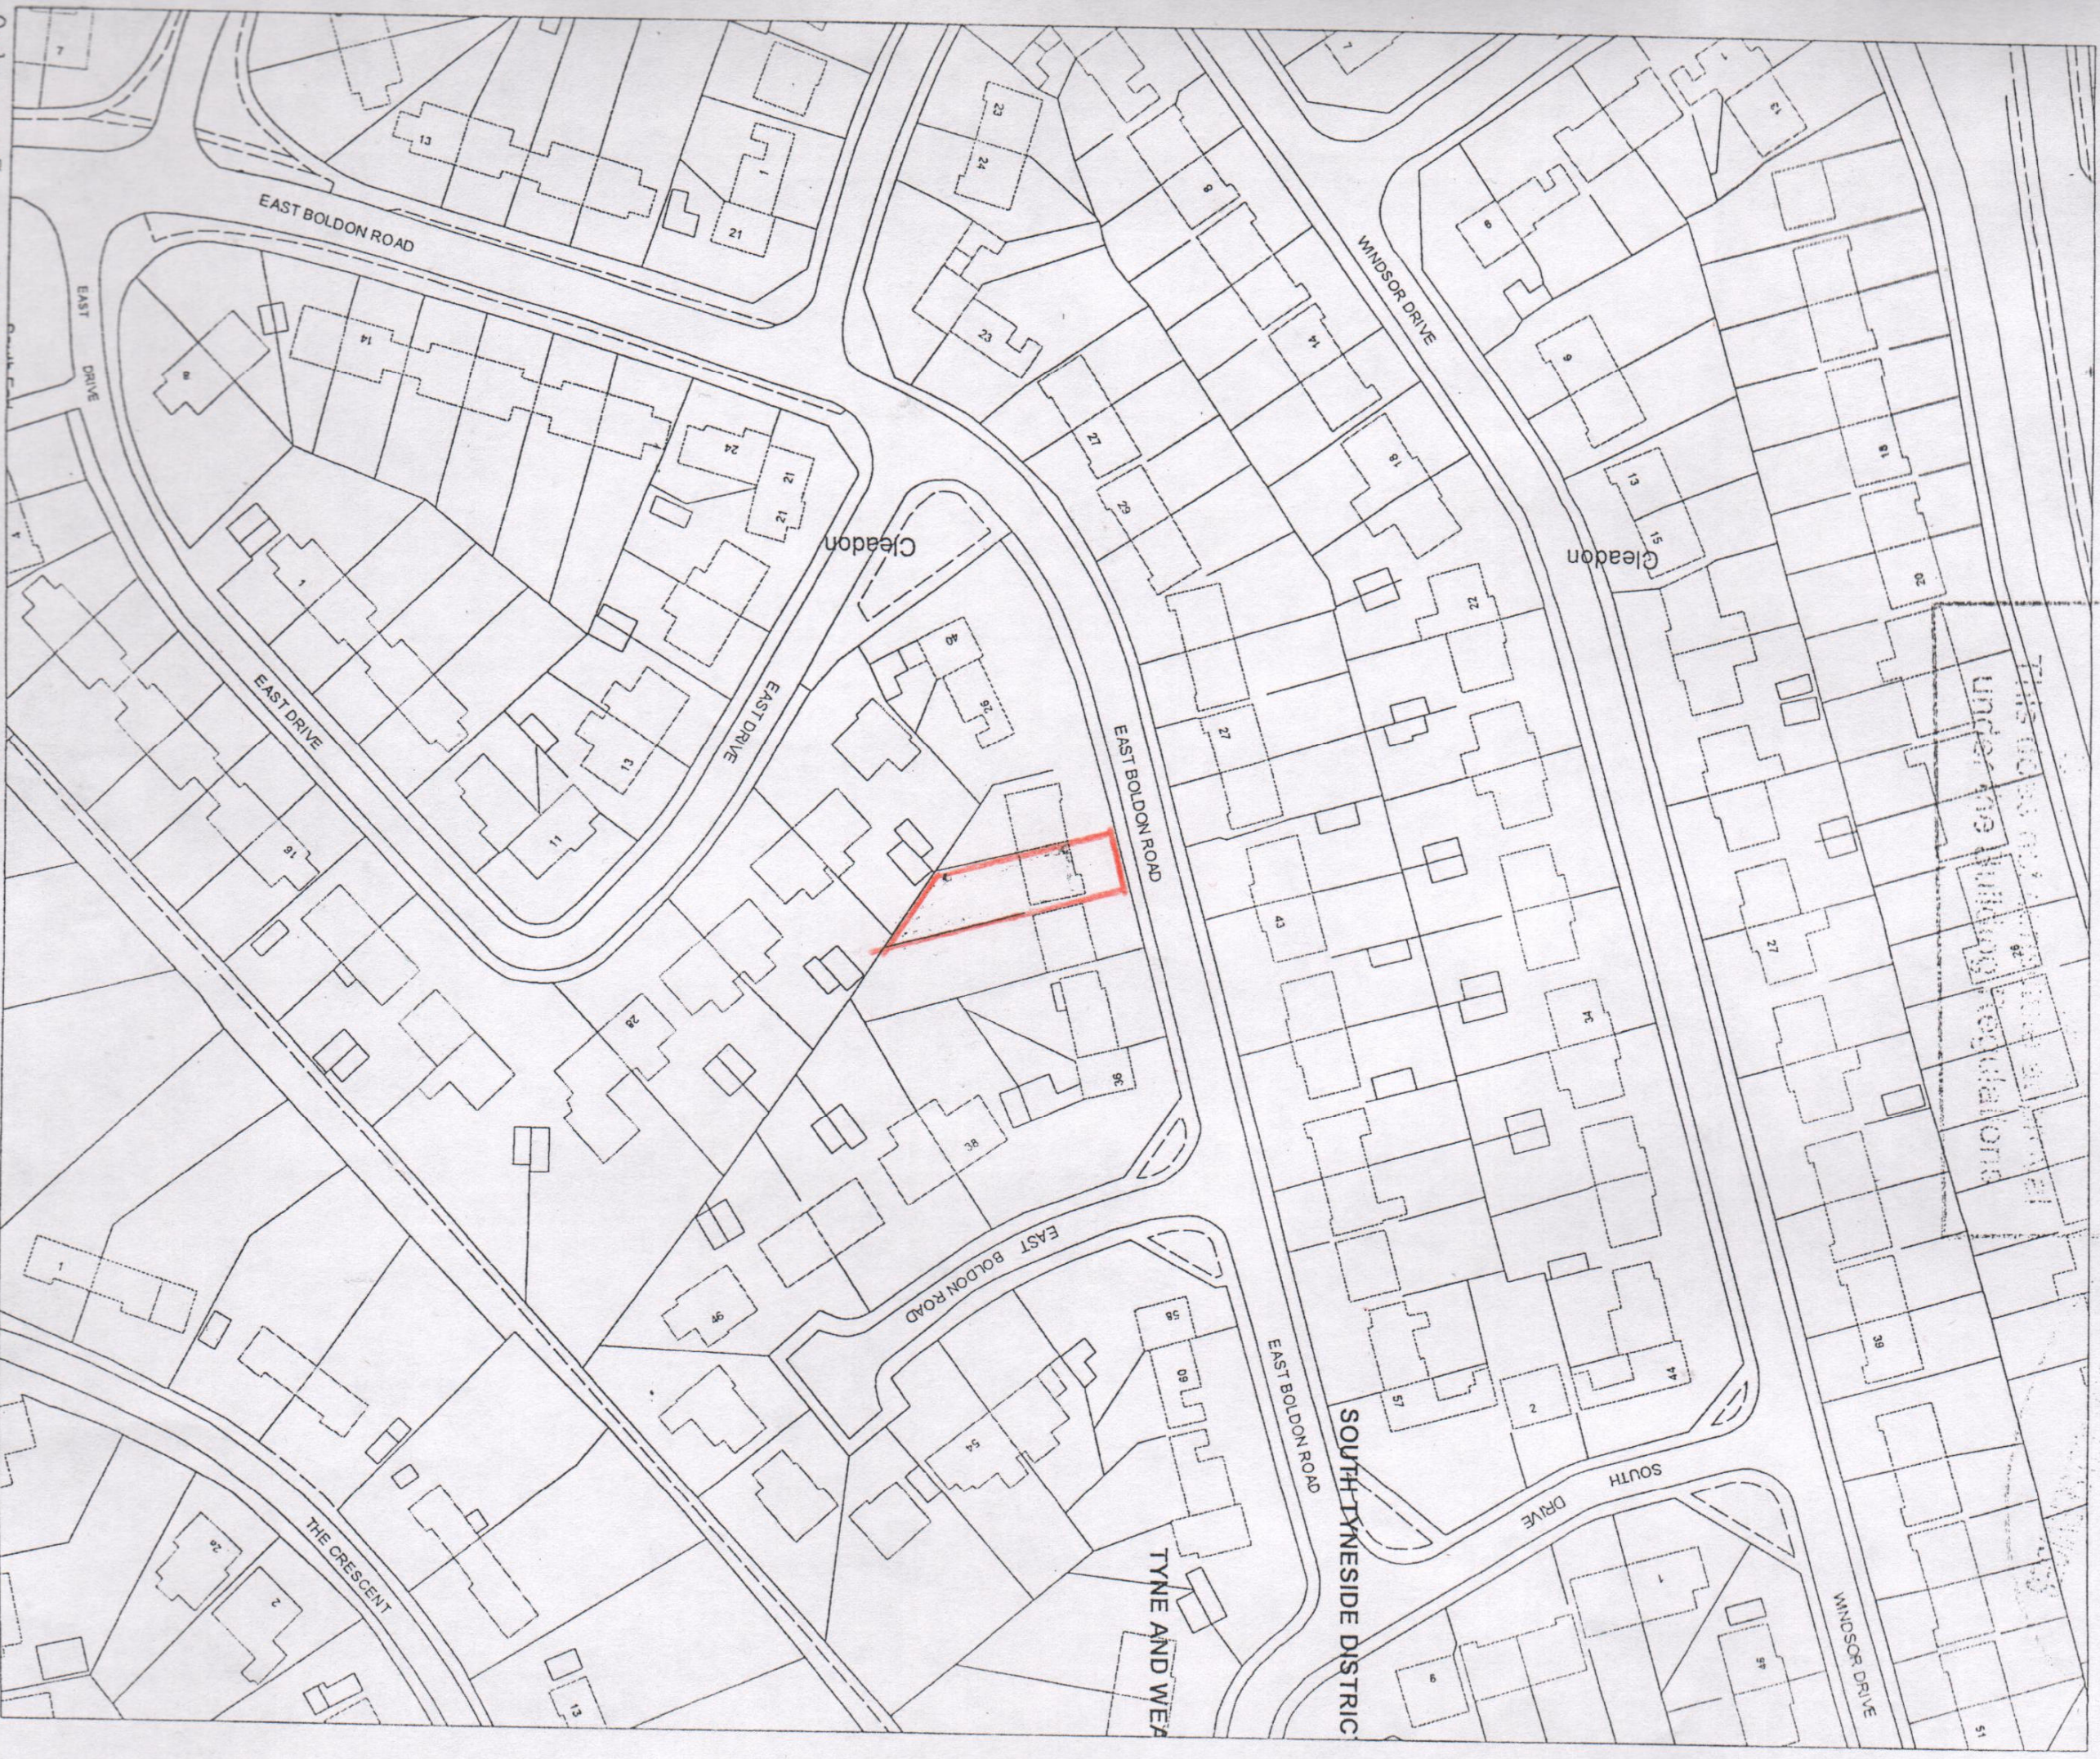

South Tyneside Council
 Neighbourhood Services
 Town Hall
 South Shields
 Tyne and Wear
 NE33 2RL

This copy has been produced for Planning and
 Building Control purposes only.
 No further copies can be made.

ST/374/2009 DM

30 East Boldon Road
 Cleadon

Ordnance Survey data has been reproduced from 1/1250 Ordnance Survey Maps with the permission of the
 Controller of H.M. Stationery Office. Crown Copyright reserved. Licence No. LA 076341